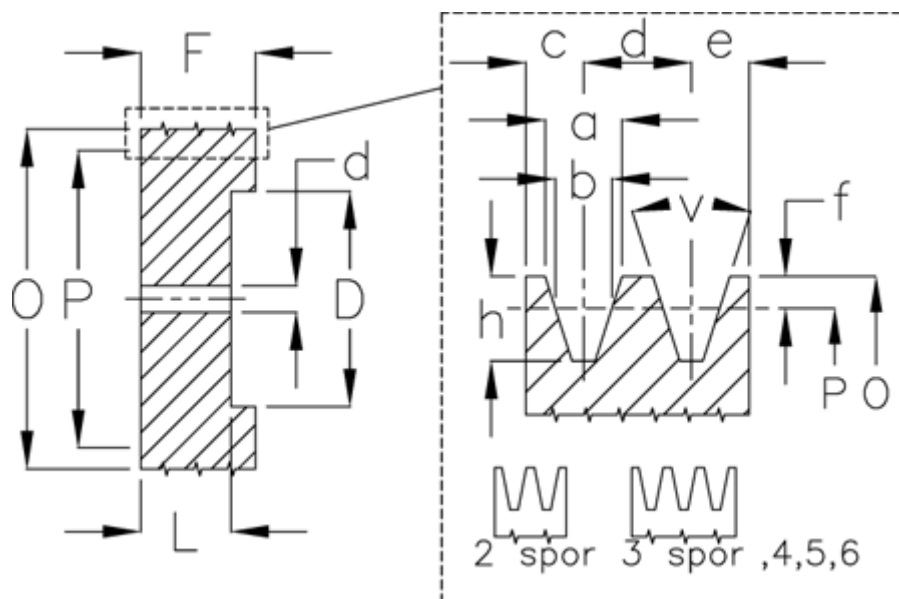

Article number: 60410216006

Description: V-belt pulley, no bore C 160/6

Measures

D	= 103
d	= 20
F	= 161.5
L	= 96
Number of ribs	= 6
O	= 169.6
P	= 160
Type	= C